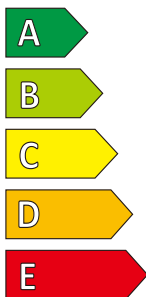

ROYAL PERFORMANCE

255/60R18 112V XL

ENERGY

ROYAL BLACK

2R288H1

255/60R18 112 V

C1

D