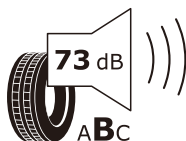

ROYAL PERFORMANCE

255/60R18 112V XL

ENERGY

ROYAL BLACK

2R288H1

255/60R18 112 V

C1

D

C

2020/740